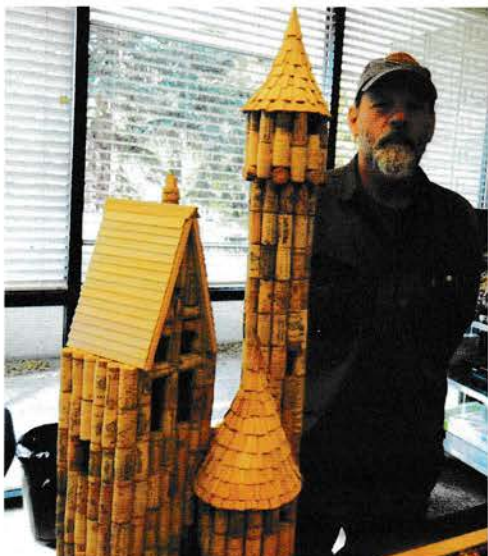

## Recycled Art Show

On October 21st, Tenth East hosted the 5th Annual Recycled Art Show. Entries were fewer than last year but the art work was amazing as always. This event is the perfect opportunity to bring awareness to and remind everyone how important it is to recycle. A table of information was provided telling us what can be recycled, what can't be recycled, where to take recyclables, and how long it takes for items in the landfill to biodegrade if at all. Local recycle artist, Fred Conlon, provided a display of his metal work art. At the reception, 1st, 2nd, & 3rd place awards were given to the following; Mike McAinch from Liberty placed first with his Mother Mary wall hanging made out of metal scraps. Cheryl Walden from River's bend placed second with her Ocean Scene made from cardboard scraps, pistachio shells, orange peels, shells, a t-shirt, tissue paper, avocado net bag, string and fishing line. Third place went to Dan Lutton from Tenth East for his castle made out of wine bottle corks. First place won \$50.00 cash, 2nd place \$25.00 and 3rd place \$15.00. Everyone received a certificate and a swag bag. The re-useable bags were donated by Salt Lake County Landfill and they were filled with all kinds of goodies and recycling information. It is definitely worth entering your recycled art. For those of you that may be asking, what qualifies as recycled art?, it is anything found or salvaged and repurposed into some form of art. With that in mind we hope you will get busy and start working on your recycled art projects for next year. Next years recycled art show is scheduled for October 20th. We would also like to remind you that we collect old blankets and towels for SLC animal shelter, pennies and school supplies for Bennion Elementary, cell phones for soldiers, and used eye glasses and hearing aids for those less fortunate. Reduce! Reuse! Recycle!